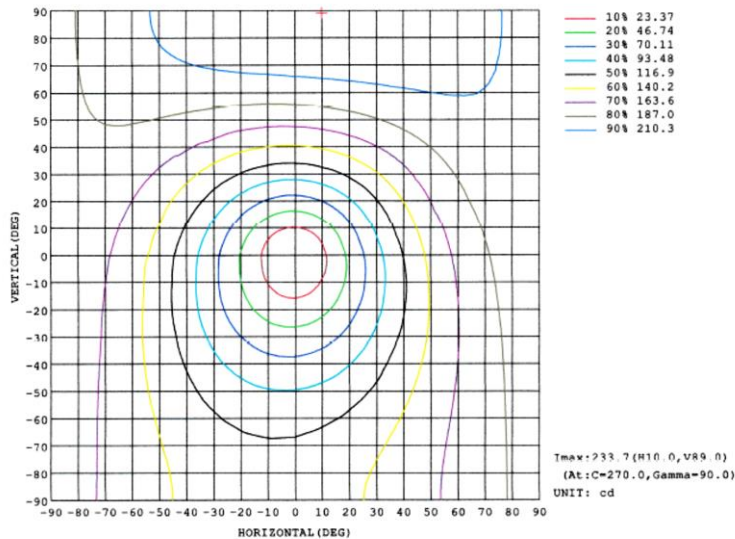

Kroone Lighting

TISINA 50 SOLO LED TUBE

Pendant lamp, opal tube, \varnothing 50 mm
Horizontal or vertical
Several lengths – 850, 1150, 1450, 1750 mm
Driver part 310 mm – aluminium anodised
Also available with external driver
10/15/20/25W 3500 lumen
3000/4000K - CRI 80/90
Ceiling cap – alu/white \varnothing 100 mm

IP21

3-100%