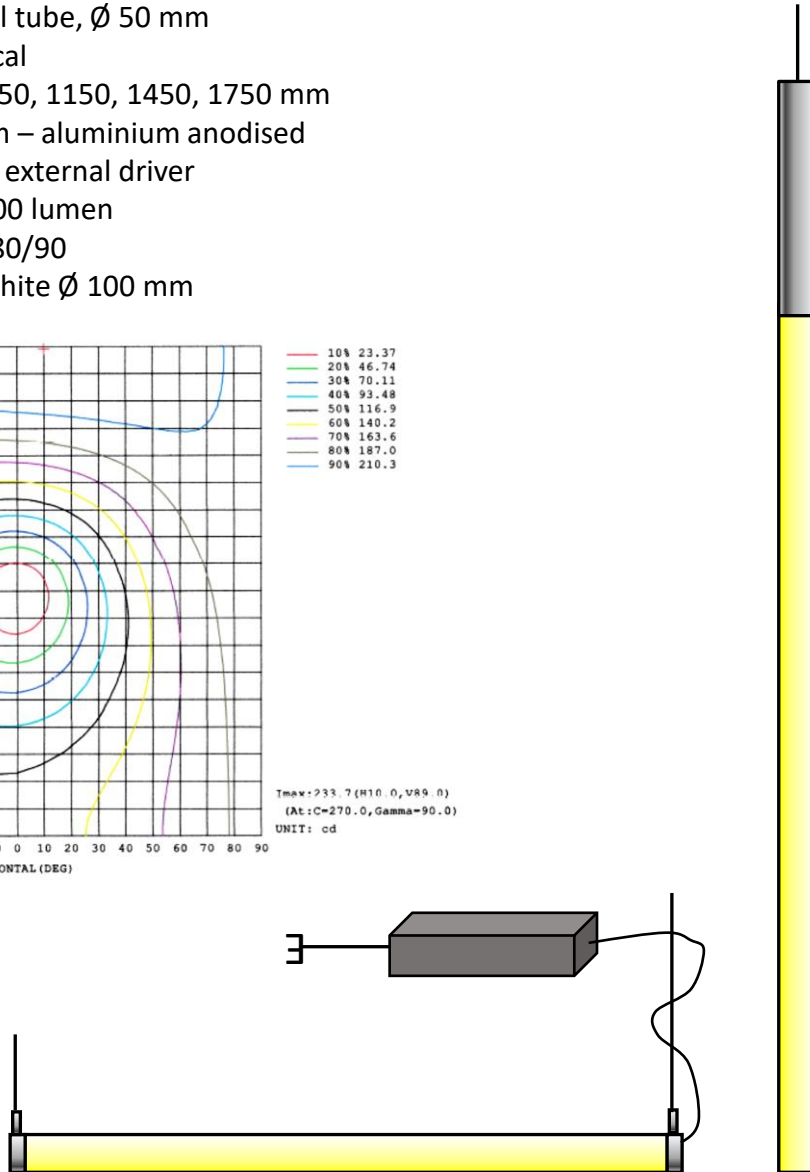

Kroone Lighting

TISINA 50 SOLO LED TUBE

Pendant lamp, opal tube, \varnothing 50 mm
Horizontal or vertical
Several lengths – 850, 1150, 1450, 1750 mm
Driver part 310 mm – aluminium anodised
Also available with external driver
10/15/20/25W 3500 lumen
3000/4000K - CRI 80/90
Ceiling cap – alu/white \varnothing 100 mm

IP21

3-100%