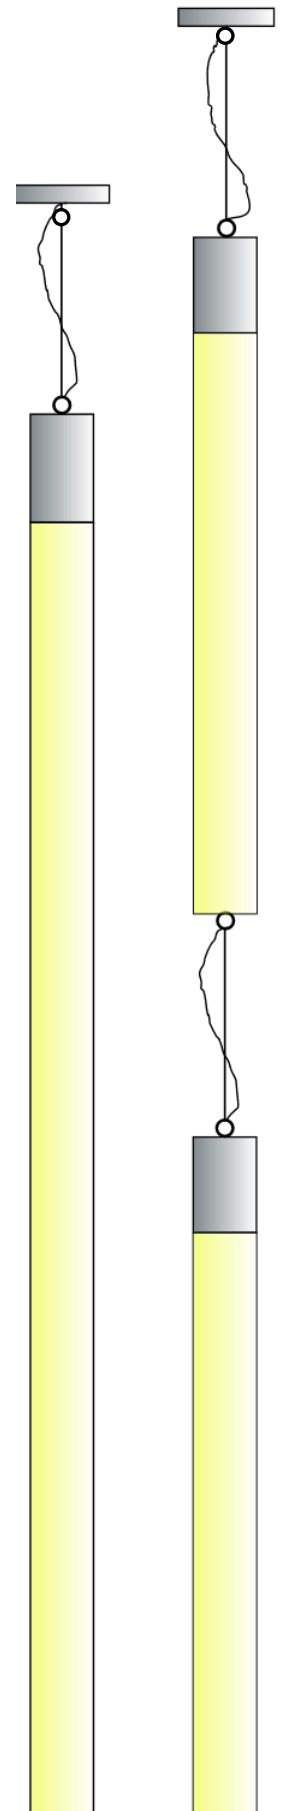

Kroone Lighting

TISINA 100 SOLO LED TUBE

Single pendant lamp or composition

Solo Tube – led 360°

Several lengths – 600, 900, 1160, 1450, 1730, 2000 mm opal tube

Driver part 150 mm – aluminium anodised

Build in Dali-driver, also available with external driver

Ledstrips 180 lm/Watt > 72.000 hrs

2700/3000/4000K - CRI 80/90

75 Watt/13.500 lumen

Ceiling cap – alu Ø 120 mm

Max. 75W 8 KG

IP40

5-100%