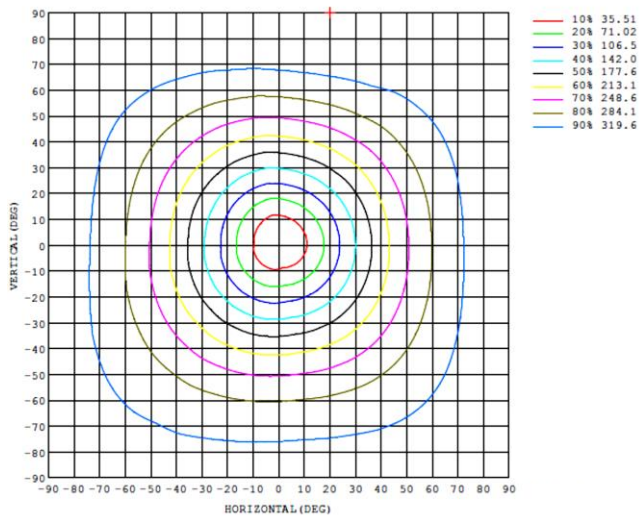

Kroone Lighting

TISINA 100 SOLO LED TUBE

Single pendant lamp or composition

Solo Tube – led 360°

Several lengths – 600, 900, 1160, 1450, 1730, 2000 mm opal tube

Driver part 150 mm – aluminium anodised

Build in Dali-driver, also available with external driver

Ledstrips 180 lm/Watt > 72.000 hrs

2700/3000/4000K - CRI 80/90

75 Watt/13.500 lumen

Ceiling cap – alu Ø 120 mm

Max. 75W 8 KG

IP40

5-100%