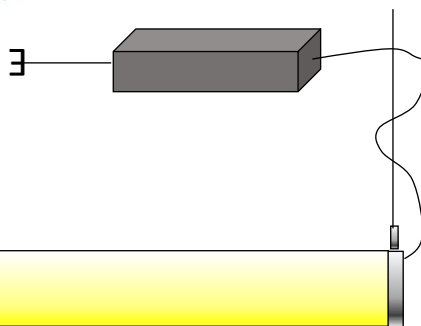

Kroone Lighting

TISINA 100 SOLO LED TUBE

Single pendant lamp or composition

Solo Tube – led 360°

Several lengths – 600, 900, 1160, 1450, 1730, 2000 mm opal tube

Driver part 150 mm – aluminium anodised

Build in Dali-driver, also available with external driver

Ledstrips 180 lm/Watt > 72.000 hrs

2700/3000/4000K - CRI 80/90

75 Watt/13.500 lumen

Ceiling cap – alu Ø 120 mm

Max. 75W 8 KG

IP40

5-100%